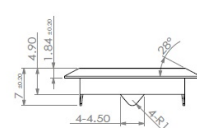

PRODUCT SHEET

Description:

Rim Lock MIC850S, NPL, $\varnothing 19 \times 22 \text{mm}$, Snake CK SISO, #01, Drawer, F/Every 24 Pcs We Supply 1 Blue Master Key & 1 Red Inter-, changeable Key, 1000 Key Codes

Item number:

14.00.220-0

Units	Box	Carton	HS Code	Barcode
Pcs.	20	200	8301300000	
				5704866031639

SISO A/S

Mileparken 11
DK-2740 Skovlunde
Denmark
VAT: DK 24786013

Phone +45 45 830 900

www.siso.dk
siso@siso.dk

Danske Bank
Nytorv Branch
Copenhagen
SWIFT: DABADKKK

Account no.
4180 3112 112936
IBAN Account
DK7230003112112936