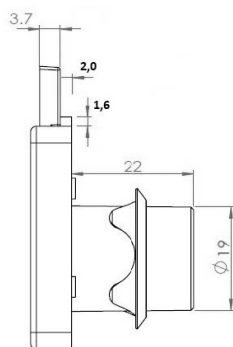

PRODUCT SHEET

Description:

Rim Lock MIC850S, NPL, $\varnothing 19 \times 22 \text{mm}$, Snake CK SISO, #01, Drawer, F/Every 24 Pcs We Supply 1 Blue Master Key & 1 Red Inter-, changeable Key, 1000 Key Codes

Item number:

14.00.220-0

Units	Box	Carton	HS Code	Barcode
Pcs.	20	200	8301300000	
				5704866031639

SISO A/S

Mileparken 11
DK-2740 Skovlunde
Denmark
VAT: DK 24786013

Phone +45 45 830 900

www.siso.dk
siso@siso.dk